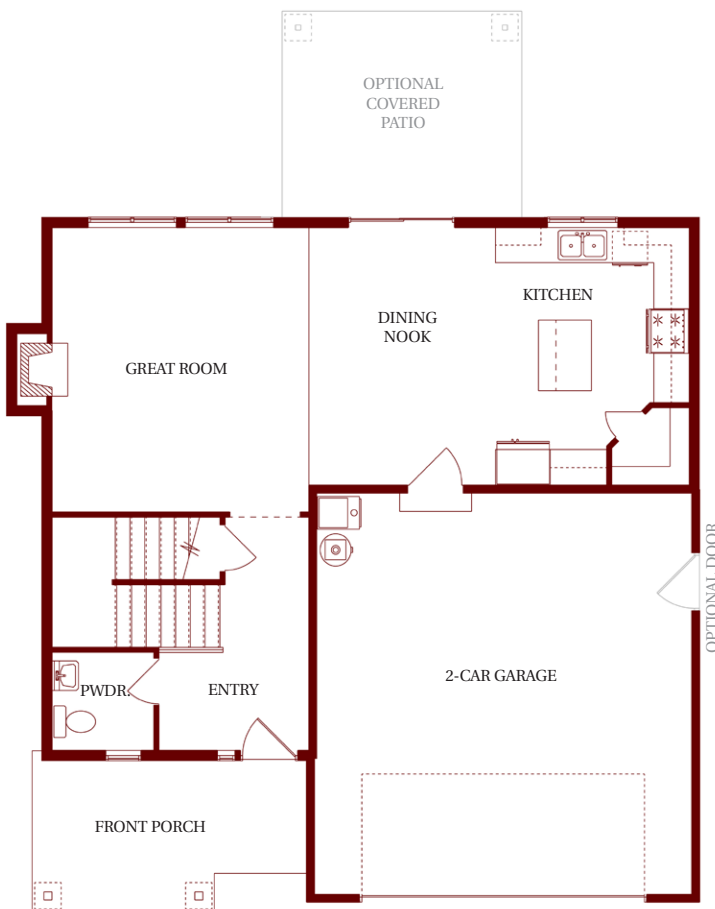

Zetterberg

Quality Homes

Home Style: The Hemlock

Size in Sqr. ft: 1,876 Total Living

Beds / Baths: 4 Beds / 2.5 Baths

Features: This 2-story plan has a large, open great room/ kitchen concept, upstairs laundry and large master suite.

Garage: 2-Car

MAIN LEVEL FLOOR PLAN

UPPER LEVEL FLOOR PLAN

For more information on this and other Zetterberg projects, visit us at

Zetterberg.com

A family tradition since 1969

In a continuing effort to improve our homes, Zetterberg Quality Homes, Inc. reserves the right to modify or change materials, specifications, and features without prior notice or obligation. Such changes may not be reflected in our marketing material or in our model homes.