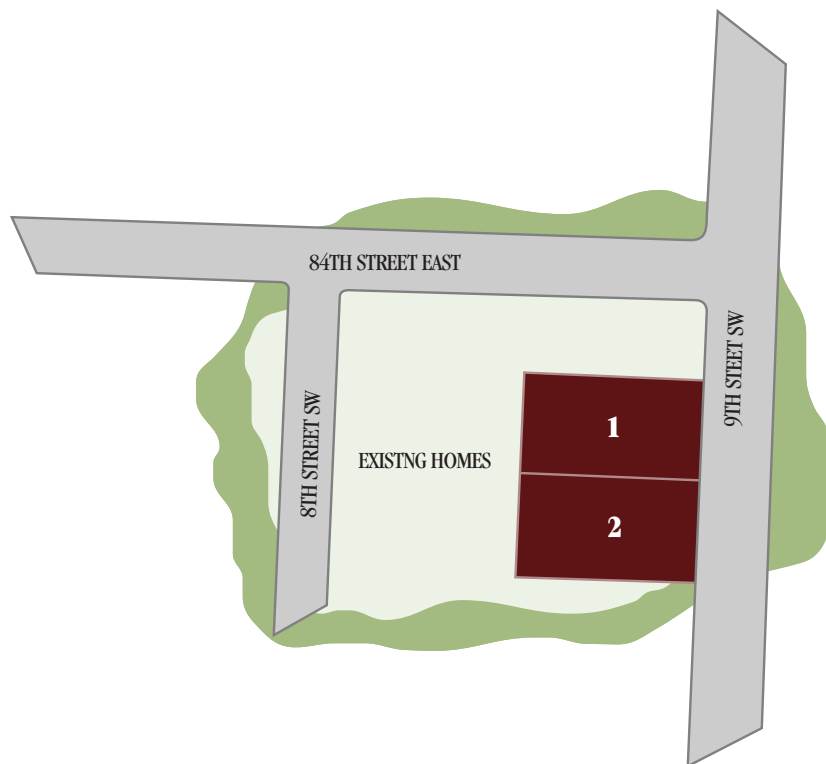

9th STREET SOUTHWEST PLAT

LOT	PRICE	PARCEL	ADDRESS	LOT SIZE
1	\$160,000	4595000171	~	10,125 sf or .23 Acres
2	\$160,000	4595000212	~	10,125 sf or .23 Acres

Puyallup, Washington

From 1-5 take exit 127 and merge onto WA-512 E toward Puyallup. Take the 94th Ave E/9th St SW exit. Turn left at 94th Ave E/9th St SW. Continue down 9th St SW to 17th Ave SW. The 9th Street SW lots are on the right hand side.