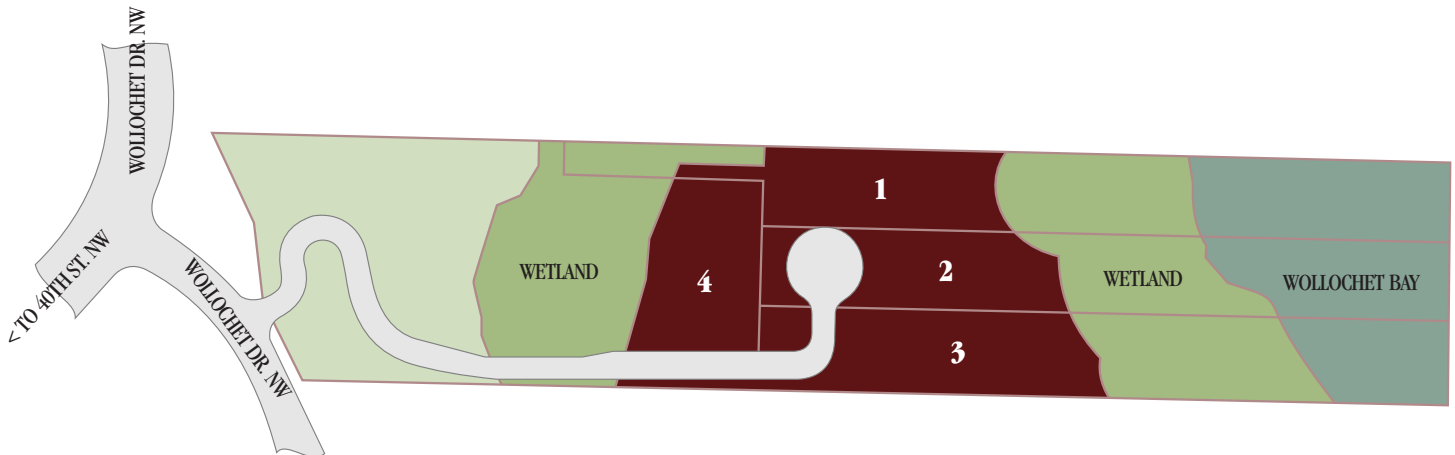

WOLLOCHET BAY

LOT	PRICE	PARCEL	ADDRESS	LOT SIZE
1	\$519,000	0121245039	5602 39th St. Ct. NW	65,565 sf or 1.51 Acres
2	\$599,000	4595000212	5606 39th St. Ct. NW	62,245 sf or 1.43 Acres
3	\$679,000	0121245038	5610 39th St. Ct. NW	56,375 sf or 1.29 Acres
4	\$249,000	0121245039	5615 39th St. Ct. NW	120,067 sf or 2.70 Acres

Puyallup, Washington

From 1-5 to Highway 16. Take the Wollochet Dr. NW exit. Turn left at Pioneer Way/Wollochet Dr. NW. Lots will be on your left before 40th St. NW.

Realtor Information:

Zetterberg Custom Homes & Remodels, LLC