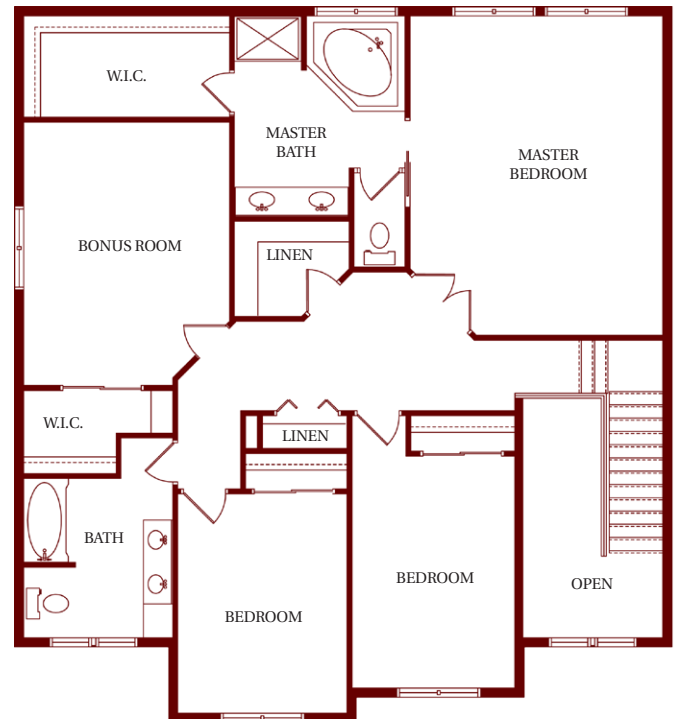

# Zetterberg

Quality Homes

**Home Style:** The Normandy

**Size in Sqr. ft:** 3,016 Total Living

**Beds / Baths:** 4 or 3 + Bonus / 2.5 Baths

**Features:** This 2-story plan offers an open living space, main level playroom/study, and a large master suite.

**Garage:** 3-Car

MAIN LEVEL FLOOR PLAN

UPPER LEVEL FLOOR PLAN

For more information on this and other Zetterberg projects, visit us at

[Zetterberg.com](http://Zetterberg.com)

*A family tradition since 1969*