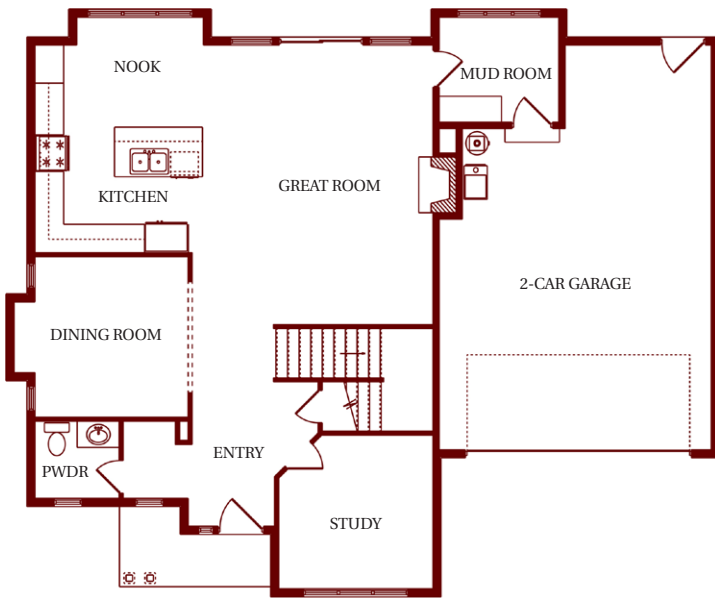

Zetterberg

Custom Homes
& Remodels

Home Style: The Bayhill Classic
Size in Sqr. ft: 2,692 Total Living
Beds / Baths: 4 Beds / 2.5 Baths
Features: This 2-story plan offers a study, great room concept, generous master suite with sitting room, and 2 car garage
Garage: 2-Car

MAIN LEVEL FLOOR PLAN

UPPER LEVEL FLOOR PLAN

For more information on this and other Zetterberg projects, visit us at

Zetterberg.com

A family tradition since 1969

In a continuing effort to improve our homes, Zetterberg Custom Homes & Remodeling, LLC reserves the right to modify or change materials, specifications, and features without prior notice or obligation. Such changes may not be reflected in our marketing material or in our model homes.