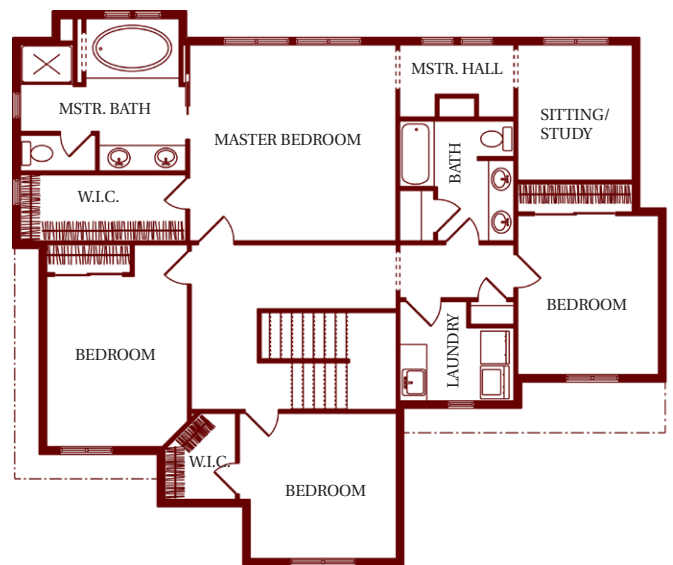

Zetterberg

Custom Homes
& Remodels

Home Style: The Bayhill Classic
Size in Sqr. ft: 2,692 Total Living
Beds / Baths: 4 Beds / 2.5 Baths
Features: This 2-story plan offers a study, great room concept, generous master suite with sitting room, and 2 car garage
Garage: 2-Car

MAIN LEVEL FLOOR PLAN

UPPER LEVEL FLOOR PLAN

For more information on this and other Zetterberg projects, visit us at

Zetterberg.com

A family tradition since 1969

In a continuing effort to improve our homes, Zetterberg Custom Homes & Remodeling, LLC reserves the right to modify or change materials, specifications, and features without prior notice or obligation. Such changes may not be reflected in our marketing material or in our model homes.