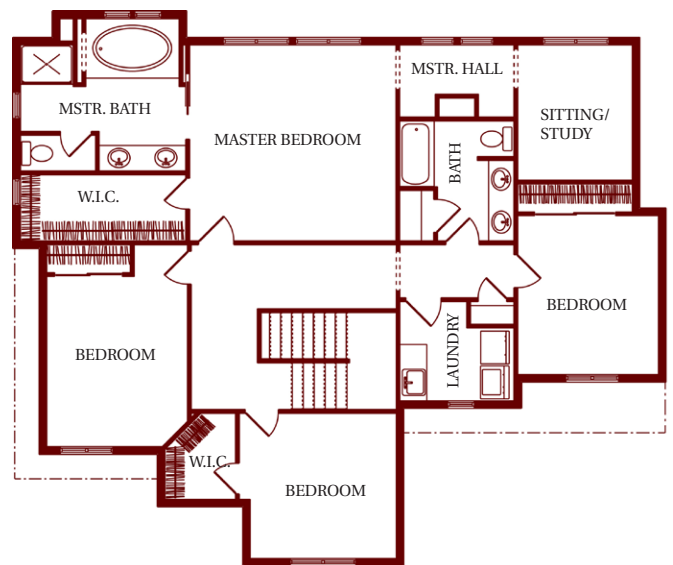

# Zetterberg

Custom Homes  
& Remodels

**Home Style:** The Bayhill Craftsman

**Size in Sqr. ft:** 2,692 Total Living

**Beds / Baths:** 4 Beds / 2.5 Baths

**Features:** This 2-story plan offers a study, great room concept, generous master suite with sitting room, and 2 car garage

**Garage:** 2-Car

MAIN LEVEL FLOOR PLAN

UPPER LEVEL FLOOR PLAN

For more information on this and other Zetterberg projects, visit us at

[Zetterberg.com](http://Zetterberg.com)

*A family tradition since 1969*