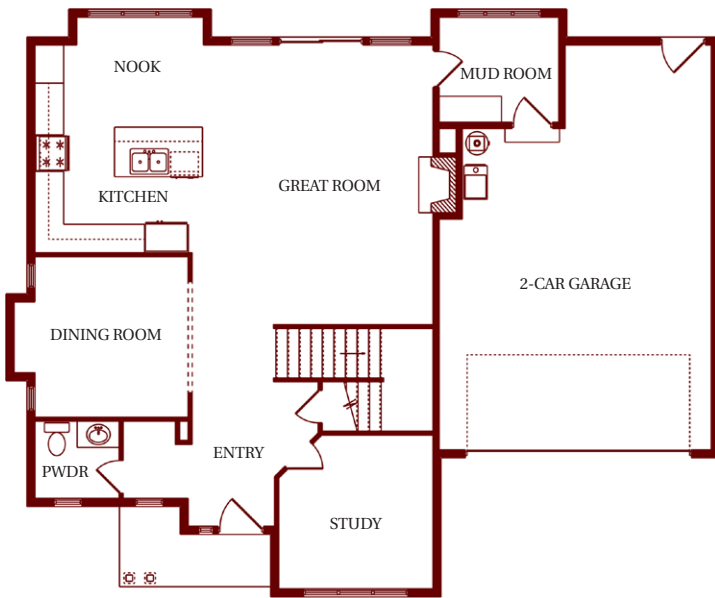

# Zetterberg

Custom Homes  
& Remodels

**Home Style:** The Bayhill Craftsman

**Size in Sqr. ft:** 2,692 Total Living

**Beds / Baths:** 4 Beds / 2.5 Baths

**Features:** This 2-story plan offers a study, great room concept, generous master suite with sitting room, and 2 car garage

**Garage:** 2-Car

MAIN LEVEL FLOOR PLAN

UPPER LEVEL FLOOR PLAN

For more information on this and other Zetterberg projects, visit us at

[Zetterberg.com](http://Zetterberg.com)

*A family tradition since 1969*