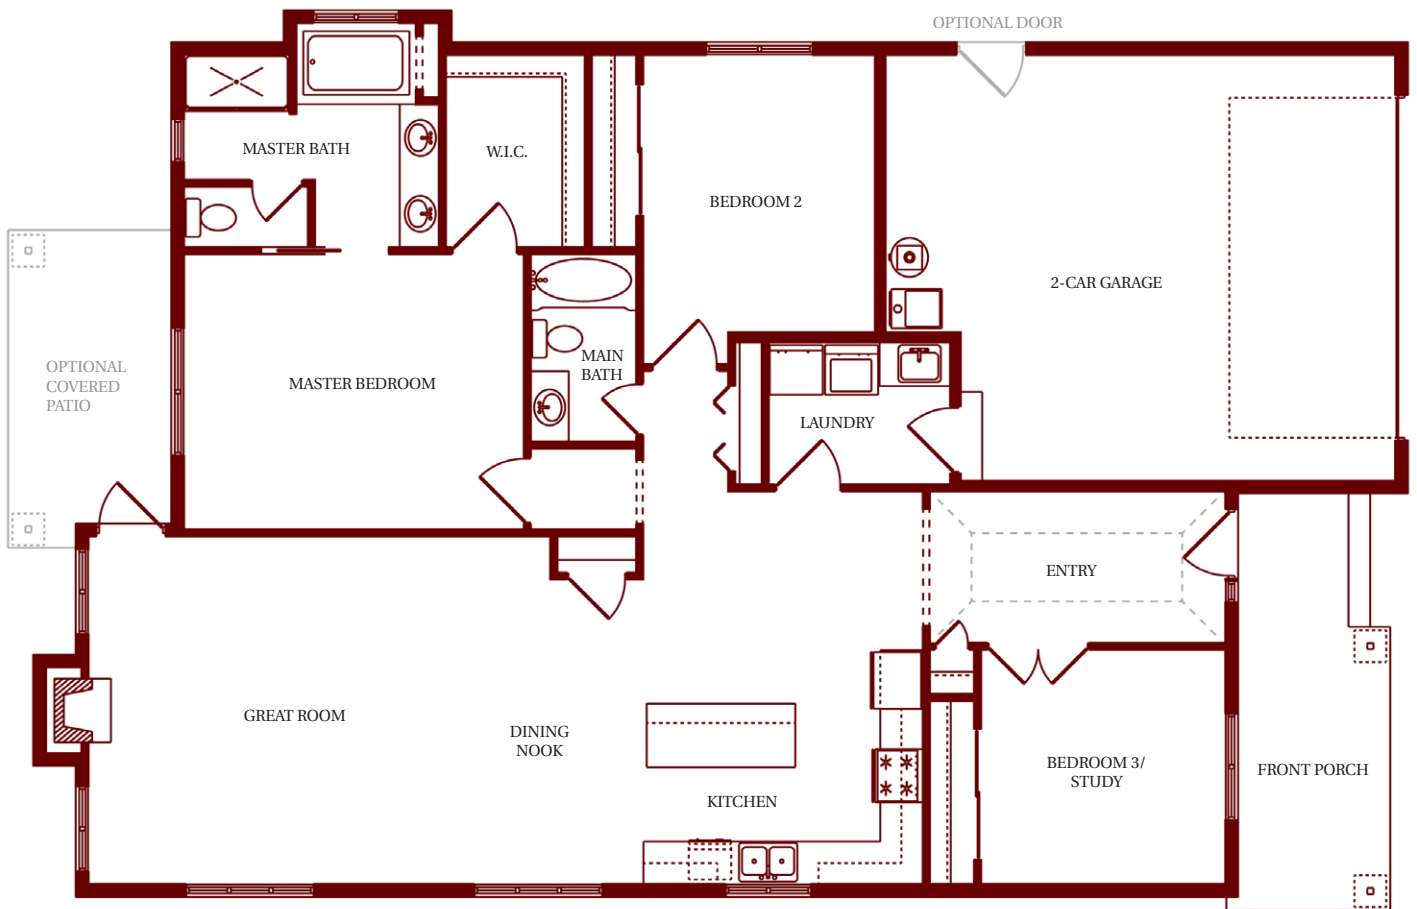

Zetterberg

Custom Homes
& Remodels

Home Style: The Carolina

Size in Sqr. ft.: 1,776 Total Living

Beds / Baths: 3 or 2 with Study / 2 Baths

Features: This rambler plan features a generous master suite, an open family/kitchen concept, and a study off the front door.

Garage: 2-Car

RAMBLER LEVEL FLOOR PLAN

For more information on this and other Zetterberg projects, visit us at

Zetterberg.com

A family tradition since 1969

In a continuing effort to improve our homes, Zetterberg Custom Homes & Remodeling, LLC reserves the right to modify or change materials, specifications, and features without prior notice or obligation. Such changes may not be reflected in our marketing material or in our model homes.