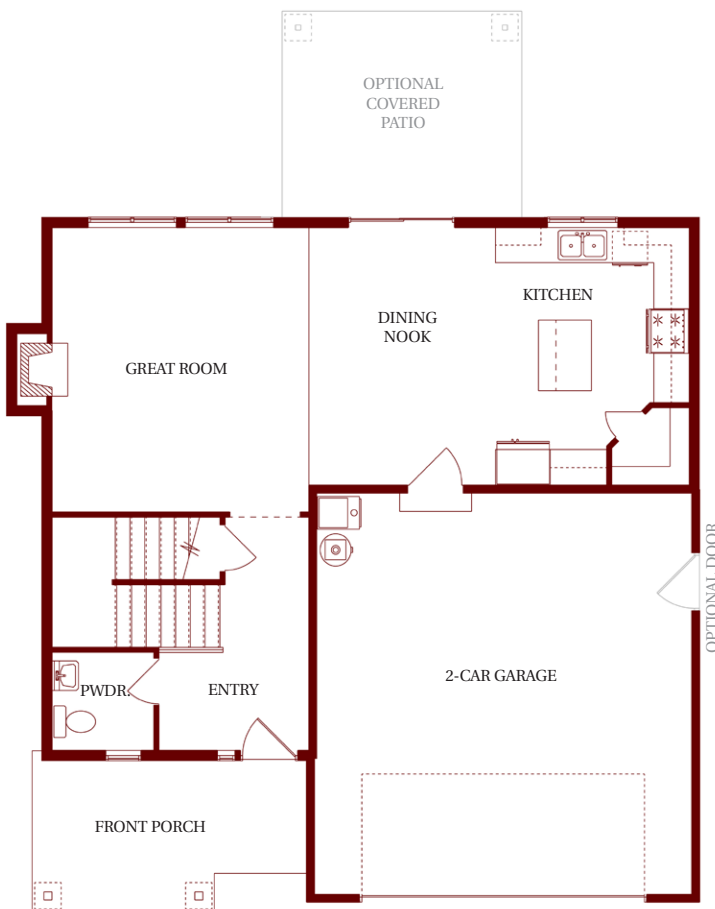

Zetterberg

Custom Homes
& Remodels

Home Style: The Hemlock

Size in Sqr. ft: 1,876 Total Living

Beds / Baths: 4 Beds / 2.5 Baths

Features: This 2-story plan has a large, open great room/
kitchen concept, upstairs laundry and large master suite.

Garage: 2-Car

MAIN LEVEL FLOOR PLAN

UPPER LEVEL FLOOR PLAN

For more information on this and other
Zetterberg projects, visit us at

Zetterberg.com

A family tradition since 1969

In a continuing effort to improve our homes, Zetterberg Custom Homes & Remodeling, LLC reserves the right to modify or change materials, specifications, and features without prior notice or obligation. Such changes may not be reflected in our marketing material or in our model homes.