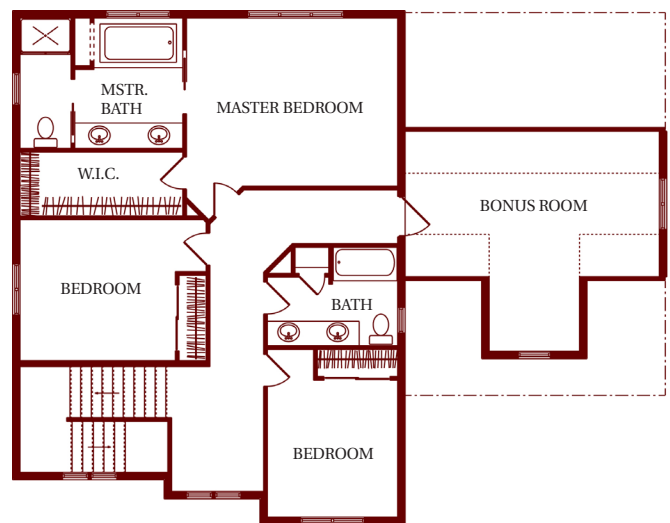

Zetterberg

Custom Homes
& Remodels

Home Style: The McCormick

Size in Sqr. ft: 2,609 Total Living

Beds / Baths: 3 Beds + Guest Suite / 2.75 Baths

Features: This 2-story plan offers a study/guest suite, great room concept, large bonus room, and 2 car garage

Garage: 2-Car

MAIN LEVEL FLOOR PLAN

UPPER LEVEL FLOOR PLAN

For more information on this and other
Zetterberg projects, visit us at

Zetterberg.com

A family tradition since 1969

In a continuing effort to improve our homes, Zetterberg Custom Homes & Remodeling, LLC reserves the right to modify or change materials, specifications, and features without prior notice or obligation. Such changes may not be reflected in our marketing material or in our model homes.