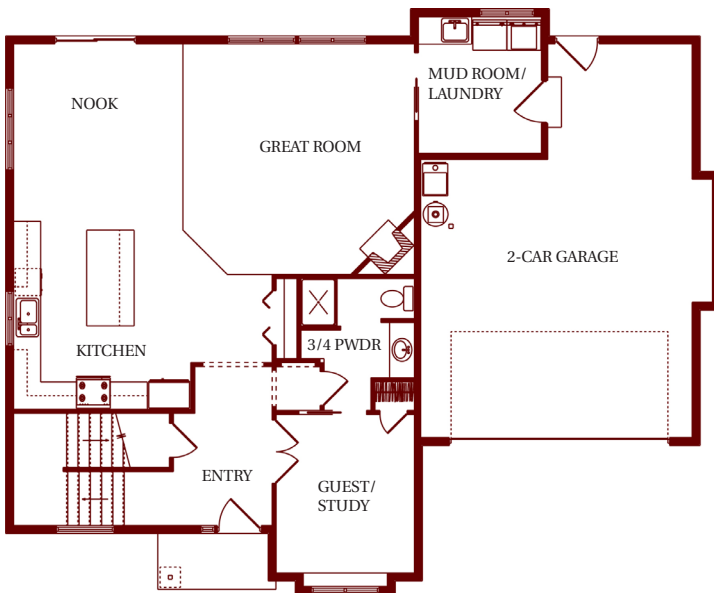

Zetterberg

Custom Homes
& Remodels

Home Style: The McCormick

Size in Sqr. ft: 2,609 Total Living

Beds / Baths: 3 Beds + Guest Suite / 2.75 Baths

Features: This 2-story plan offers a study/guest suite, great room concept, large bonus room, and 2 car garage

Garage: 2-Car

MAIN LEVEL FLOOR PLAN

UPPER LEVEL FLOOR PLAN

For more information on this and other
Zetterberg projects, visit us at

Zetterberg.com

A family tradition since 1969

In a continuing effort to improve our homes, Zetterberg Custom Homes & Remodeling, LLC reserves the right to modify or change materials, specifications, and features without prior notice or obligation. Such changes may not be reflected in our marketing material or in our model homes.