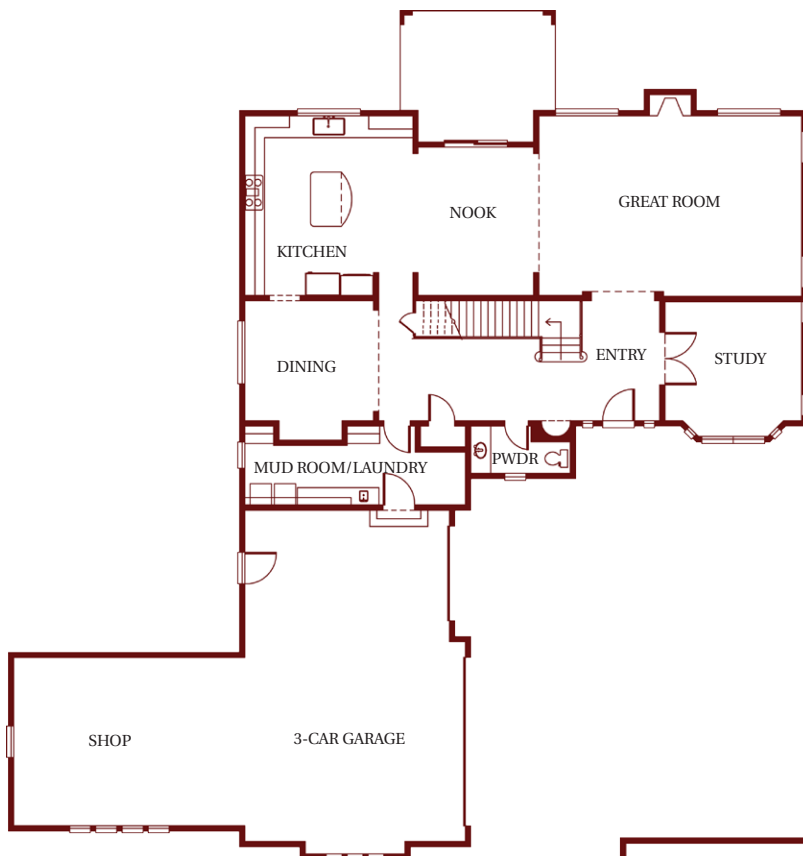

Zetterberg

Custom Homes
& Remodels

Home Style: The Northwest 400
Size in Sqr. ft: 4,095 Total Living
Beds / Baths: 4 / 3.5 Baths
Features: This 2-story plan offers a study, open great room, large bonus/game space, master suite, shop off 3 car garage
Garage: 3-Car

MAIN LEVEL FLOOR PLAN

UPPER LEVEL FLOOR PLAN

For more information on this and other Zetterberg projects, visit us at

Zetterberg.com

A family tradition since 1969

In a continuing effort to improve our homes, Zetterberg Custom Homes & Remodeling, LLC reserves the right to modify or change materials, specifications, and features without prior notice or obligation. Such changes may not be reflected in our marketing material or in our model homes.