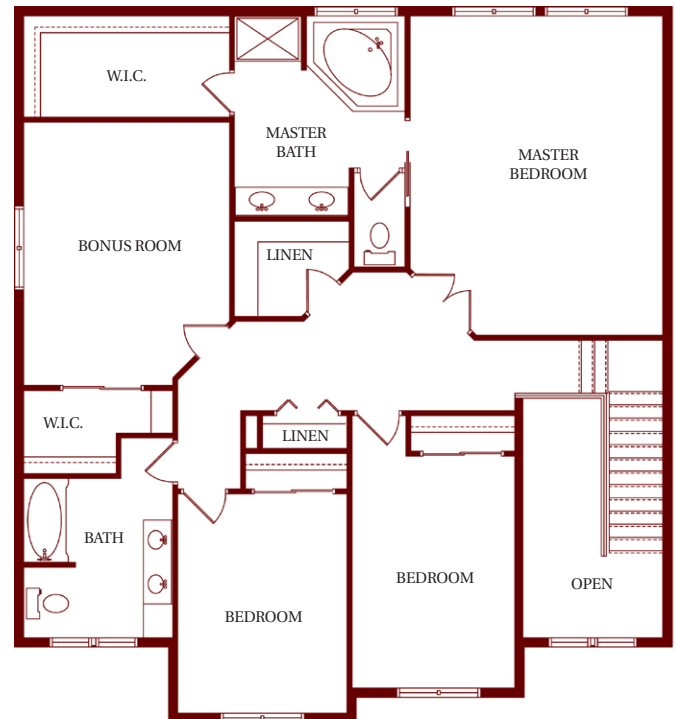

Zetterberg

Custom Homes
& Remodels

Home Style: The Normandy

Size in Sqr. ft: 3,016 Total Living

Beds / Baths: 4 or 3 + Bonus / 2.5 Baths

Features: This 2-story plan offers an open living space, main level playroom/study, and a large master suite.

Garage: 3-Car

MAIN LEVEL FLOOR PLAN

UPPER LEVEL FLOOR PLAN

For more information on this and other Zetterberg projects, visit us at

Zetterberg.com

A family tradition since 1969

In a continuing effort to improve our homes, Zetterberg Custom Homes & Remodeling, LLC reserves the right to modify or change materials, specifications, and features without prior notice or obligation. Such changes may not be reflected in our marketing material or in our model homes.