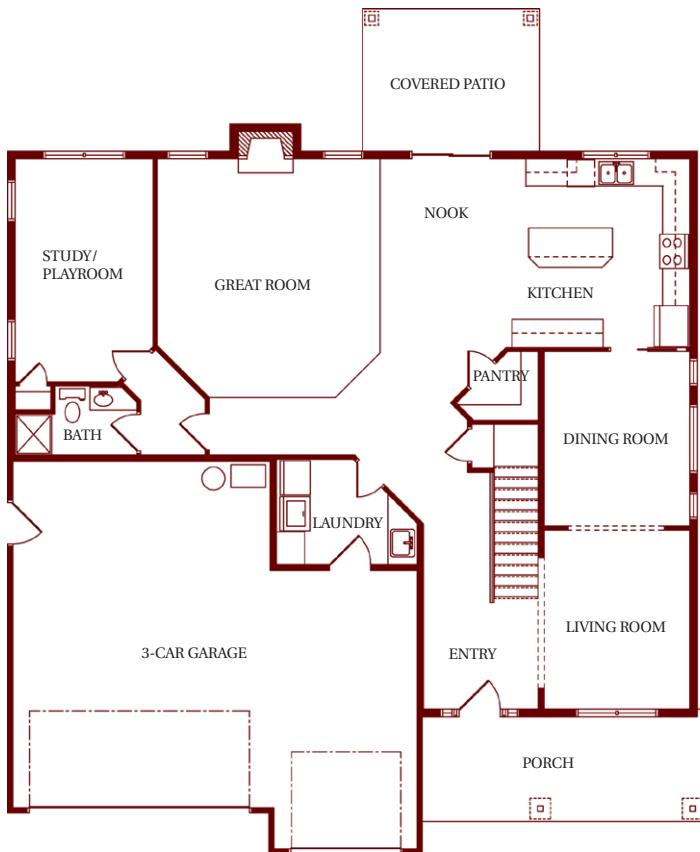

Zetterberg

Custom Homes
& Remodels

Home Style: The Normandy

Size in Sqr. ft: 3,016 Total Living

Beds / Baths: 4 or 3 + Bonus / 2.5 Baths

Features: This 2-story plan offers an open living space, main level playroom/study, and a large master suite.

Garage: 3-Car

MAIN LEVEL FLOOR PLAN

UPPER LEVEL FLOOR PLAN

For more information on this and other Zetterberg projects, visit us at

Zetterberg.com

A family tradition since 1969

In a continuing effort to improve our homes, Zetterberg Custom Homes & Remodeling, LLC reserves the right to modify or change materials, specifications, and features without prior notice or obligation. Such changes may not be reflected in our marketing material or in our model homes.