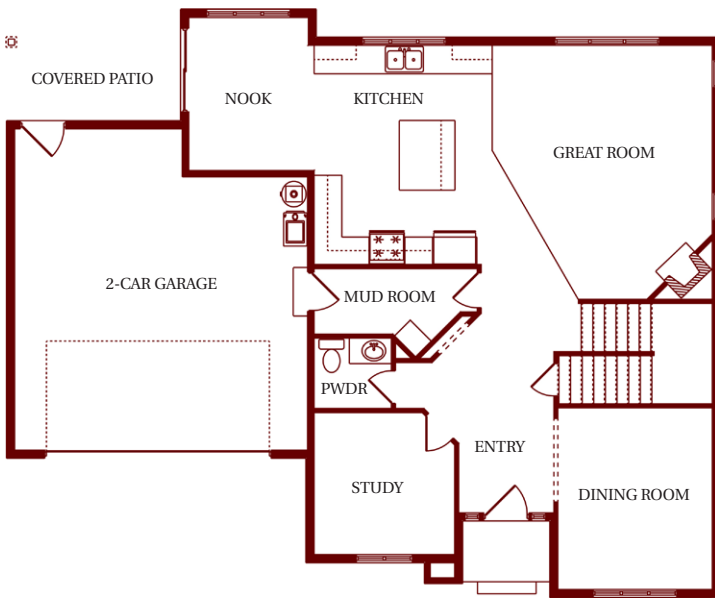

# Zetterberg

Custom Homes  
& Remodels

**Home Style:** The Pinehurst Classic  
**Size in Sqr. ft:** 2,968 Total Living  
**Beds / Baths:** 4 Beds / 2.5 Baths  
**Features:** This 2-story plan offers a study, great room concept, bonus room and 2 car garage  
**Garage:** 2-Car

MAIN LEVEL FLOOR PLAN

UPPER LEVEL FLOOR PLAN

For more information on this and other Zetterberg projects, visit us at

[Zetterberg.com](http://Zetterberg.com)

*A family tradition since 1969*

In a continuing effort to improve our homes, Zetterberg Custom Homes & Remodeling, LLC reserves the right to modify or change materials, specifications, and features without prior notice or obligation. Such changes may not be reflected in our marketing material or in our model homes.