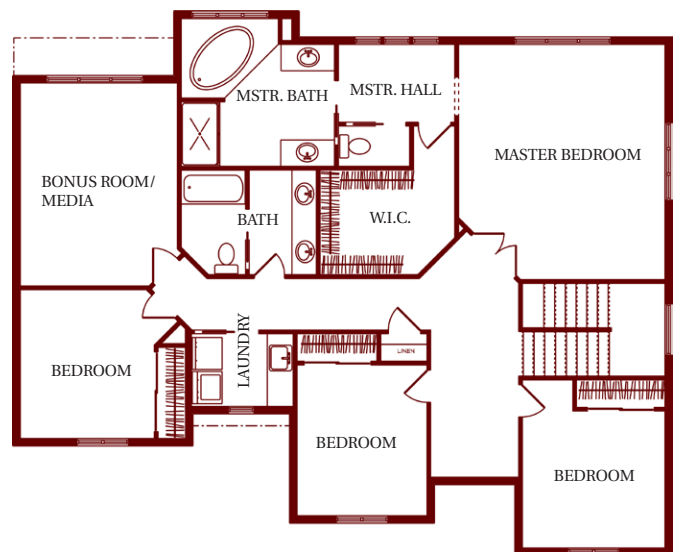

# Zetterberg

Custom Homes  
& Remodels

**Home Style:** The Pinehurst Classic  
**Size in Sqr. ft:** 2,968 Total Living  
**Beds / Baths:** 4 Beds / 2.5 Baths  
**Features:** This 2-story plan offers a study, great room concept, bonus room and 2 car garage  
**Garage:** 2-Car

MAIN LEVEL FLOOR PLAN

UPPER LEVEL FLOOR PLAN

For more information on this and other Zetterberg projects, visit us at

[Zetterberg.com](http://Zetterberg.com)

*A family tradition since 1969*

In a continuing effort to improve our homes, Zetterberg Custom Homes & Remodeling, LLC reserves the right to modify or change materials, specifications, and features without prior notice or obligation. Such changes may not be reflected in our marketing material or in our model homes.