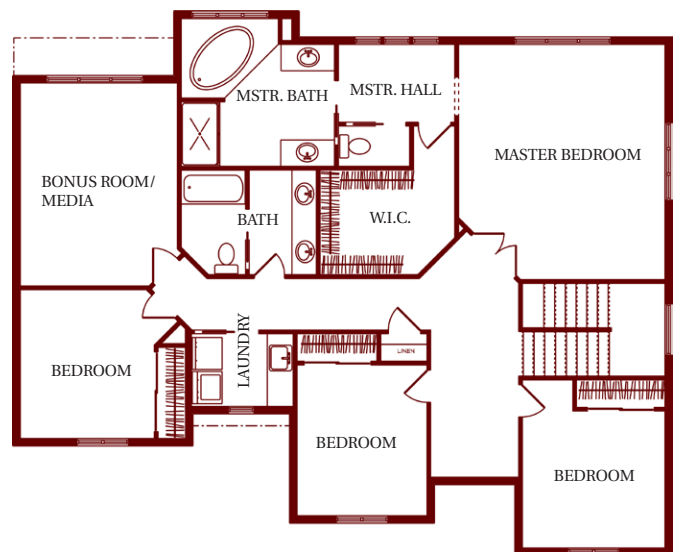

Zetterberg

Custom Homes
& Remodels

Home Style: The Pinehurst Craftsman
Size in Sqr. ft: 2,968 Total Living
Beds / Baths: 4 Beds / 2.5 Baths
Features: This 2-story plan offers a study, great room concept, bonus room and 2 car garage
Garage: 2-Car

MAIN LEVEL FLOOR PLAN

UPPER LEVEL FLOOR PLAN

For more information on this and other Zetterberg projects, visit us at

Zetterberg.com

A family tradition since 1969

In a continuing effort to improve our homes, Zetterberg Custom Homes & Remodeling, LLC reserves the right to modify or change materials, specifications, and features without prior notice or obligation. Such changes may not be reflected in our marketing material or in our model homes.