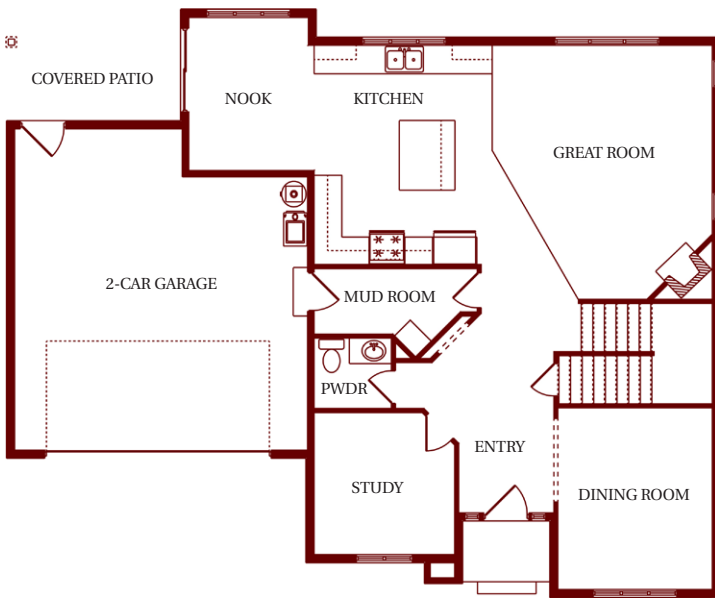

Zetterberg

Custom Homes
& Remodels

Home Style: The Pinehurst Craftsman
Size in Sqr. ft: 2,968 Total Living
Beds / Baths: 4 Beds / 2.5 Baths
Features: This 2-story plan offers a study, great room concept, bonus room and 2 car garage
Garage: 2-Car

MAIN LEVEL FLOOR PLAN

UPPER LEVEL FLOOR PLAN

For more information on this and other Zetterberg projects, visit us at

Zetterberg.com

A family tradition since 1969

In a continuing effort to improve our homes, Zetterberg Custom Homes & Remodeling, LLC reserves the right to modify or change materials, specifications, and features without prior notice or obligation. Such changes may not be reflected in our marketing material or in our model homes.