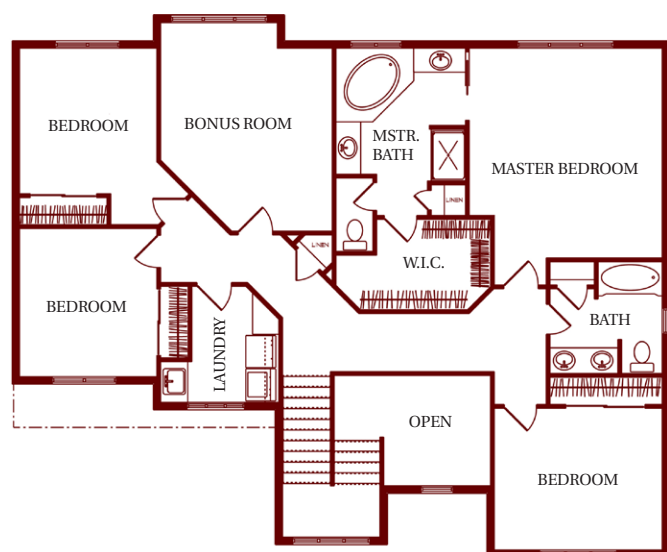

# Zetterberg

Custom Homes  
& Remodels

**Home Style:** The Sahalee Classic  
**Size in Sqr. ft:** 2,850 Total Living  
**Beds / Baths:** 4 Beds / 2.5 Baths  
**Features:** This 2-story plan offers a study, great room concept, cozy nook, bonus room, and 2 car garage  
**Garage:** 2-Car

MAIN LEVEL FLOOR PLAN

UPPER LEVEL FLOOR PLAN

For more information on this and other Zetterberg projects, visit us at

[Zetterberg.com](http://Zetterberg.com)

*A family tradition since 1969*

In a continuing effort to improve our homes, Zetterberg Custom Homes & Remodeling, LLC reserves the right to modify or change materials, specifications, and features without prior notice or obligation. Such changes may not be reflected in our marketing material or in our model homes.