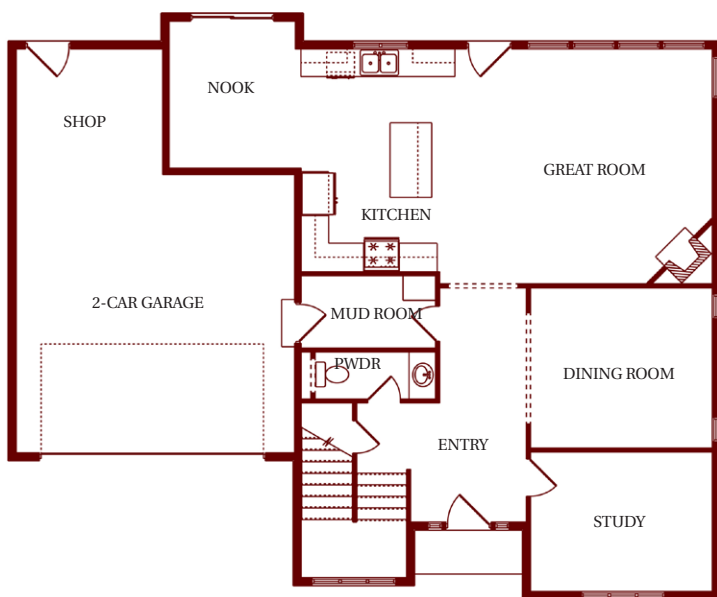

# Zetterberg

Custom Homes  
& Remodels

**Home Style:** The Sahalee Classic  
**Size in Sqr. ft:** 2,850 Total Living  
**Beds / Baths:** 4 Beds / 2.5 Baths  
**Features:** This 2-story plan offers a study, great room concept, cozy nook, bonus room, and 2 car garage  
**Garage:** 2-Car

MAIN LEVEL FLOOR PLAN

UPPER LEVEL FLOOR PLAN

For more information on this and other Zetterberg projects, visit us at

[Zetterberg.com](http://Zetterberg.com)

*A family tradition since 1969*

In a continuing effort to improve our homes, Zetterberg Custom Homes & Remodeling, LLC reserves the right to modify or change materials, specifications, and features without prior notice or obligation. Such changes may not be reflected in our marketing material or in our model homes.