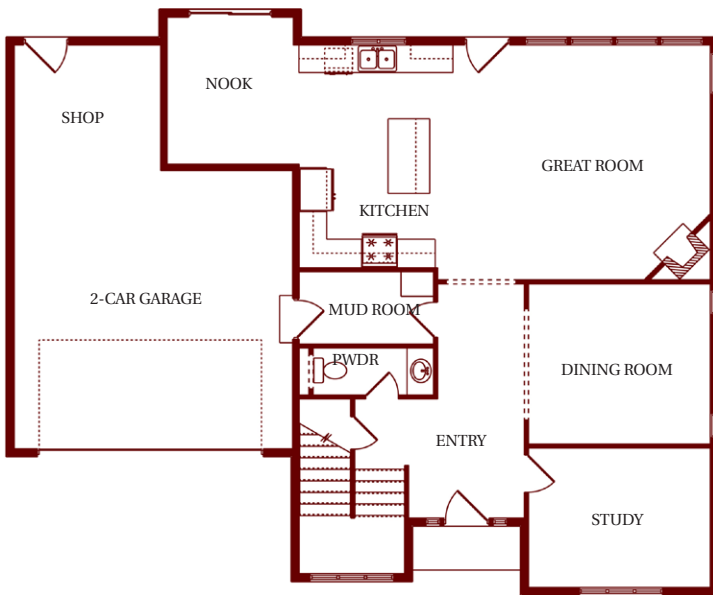

Zetterberg

Custom Homes
& Remodels

Home Style: The Sahalee Craftsman

Size in Sqr. ft: 2,850 Total Living

Beds / Baths: 4 Beds / 2.5 Baths

Features: This 2-story plan offers a study, great room concept, cozy nook, bonus room, and 2 car garage

Garage: 2-Car

MAIN LEVEL FLOOR PLAN

UPPER LEVEL FLOOR PLAN

For more information on this and other Zetterberg projects, visit us at

Zetterberg.com

A family tradition since 1969

In a continuing effort to improve our homes, Zetterberg Custom Homes & Remodeling, LLC reserves the right to modify or change materials, specifications, and features without prior notice or obligation. Such changes may not be reflected in our marketing material or in our model homes.