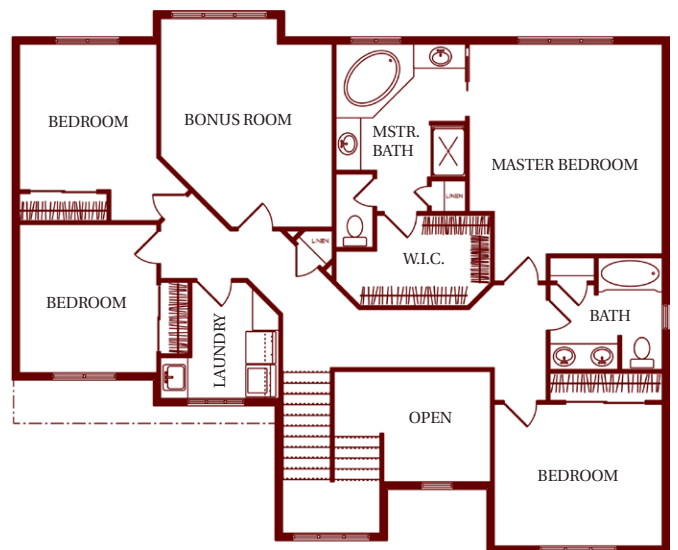

Zetterberg

Custom Homes
& Remodels

Home Style: The Sahalee Craftsman

Size in Sqr. ft: 2,850 Total Living

Beds / Baths: 4 Beds / 2.5 Baths

Features: This 2-story plan offers a study, great room concept, cozy nook, bonus room, and 2 car garage

Garage: 2-Car

MAIN LEVEL FLOOR PLAN

UPPER LEVEL FLOOR PLAN

For more information on this and other Zetterberg projects, visit us at

Zetterberg.com

A family tradition since 1969

In a continuing effort to improve our homes, Zetterberg Custom Homes & Remodeling, LLC reserves the right to modify or change materials, specifications, and features without prior notice or obligation. Such changes may not be reflected in our marketing material or in our model homes.