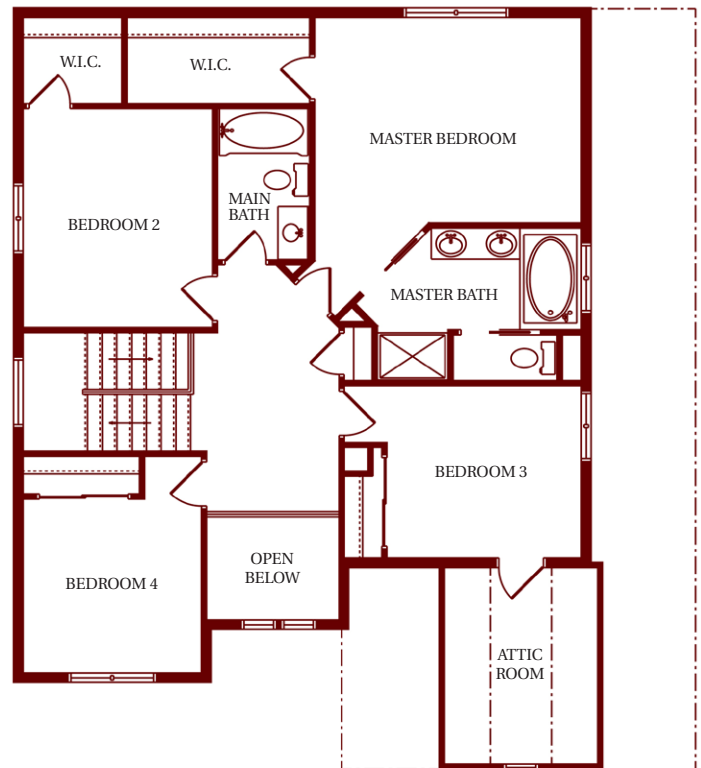

Zetterberg

Custom Homes
& Remodels

Home Style: The Snoqualmie

Size in Sqr. ft: 2,180 Total Living

Beds / Baths: 4 Beds / 2.5 Baths

Features: This 2-story plan offers a study off of the entry, an open great room/kitchen concept and a master suite.

Garage: 2-Car

MAIN LEVEL FLOOR PLAN

UPPER LEVEL FLOOR PLAN

For more information on this and other Zetterberg projects, visit us at

Zetterberg.com

A family tradition since 1969

In a continuing effort to improve our homes, Zetterberg Custom Homes & Remodeling, LLC reserves the right to modify or change materials, specifications, and features without prior notice or obligation. Such changes may not be reflected in our marketing material or in our model homes.