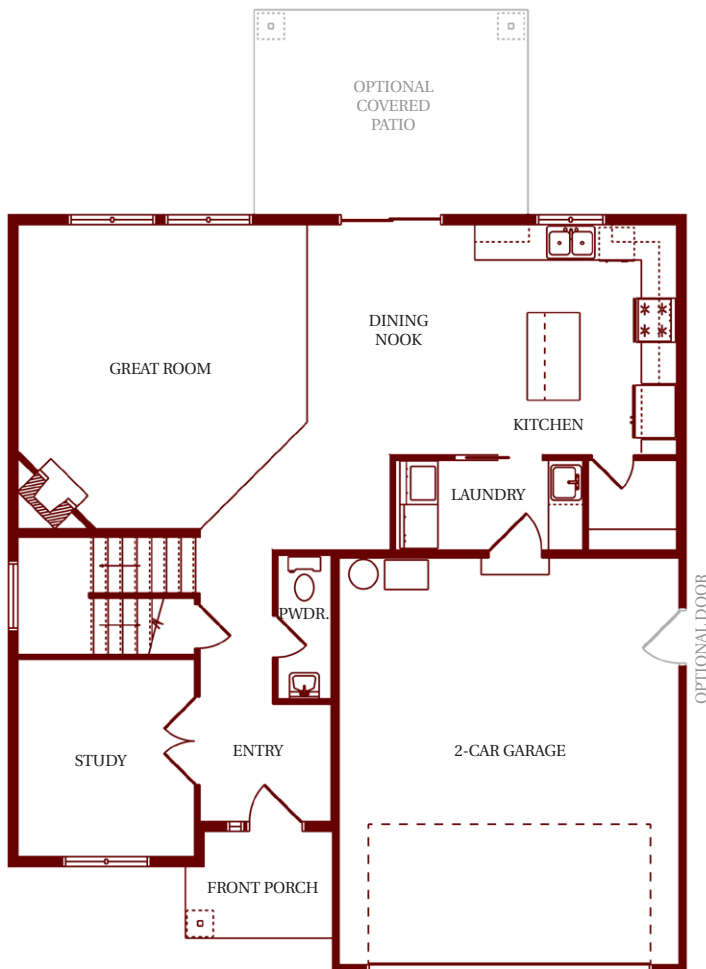

Zetterberg

Custom Homes
& Remodels

Home Style: The Snoqualmie

Size in Sqr. ft: 2,180 Total Living

Beds / Baths: 4 Beds / 2.5 Baths

Features: This 2-story plan offers a study off of the entry, an open great room/kitchen concept and a master suite.

Garage: 2-Car

MAIN LEVEL FLOOR PLAN

UPPER LEVEL FLOOR PLAN

For more information on this and other Zetterberg projects, visit us at

Zetterberg.com

A family tradition since 1969

In a continuing effort to improve our homes, Zetterberg Custom Homes & Remodeling, LLC reserves the right to modify or change materials, specifications, and features without prior notice or obligation. Such changes may not be reflected in our marketing material or in our model homes.