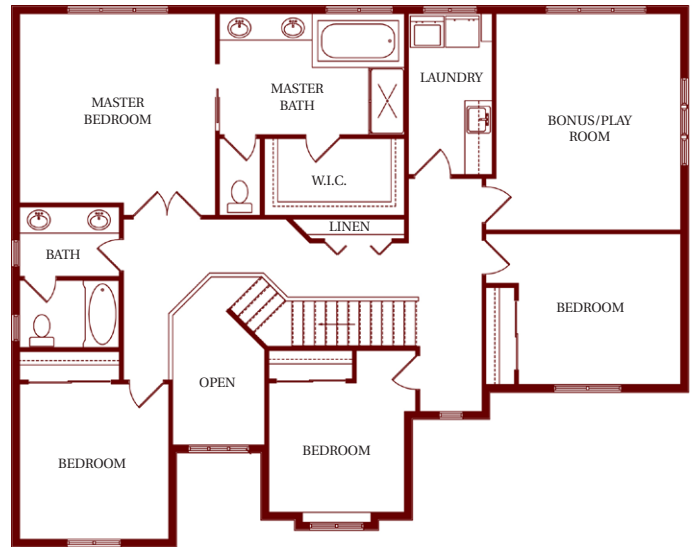

Zetterberg

Custom Homes
& Remodels

Home Style: The St. Andrews

Size in Sqr. ft: 2,728 Total Living

Beds / Baths: 4 Beds / 2.5 Baths

Features: This 2-story plan offers a large open family room, covered back patio, large master suite, main level den.

Garage: 2-Car

MAIN LEVEL FLOOR PLAN

UPPER LEVEL FLOOR PLAN

For more information on this and other Zetterberg projects, visit us at

Zetterberg.com

A family tradition since 1969

In a continuing effort to improve our homes, Zetterberg Custom Homes & Remodeling, LLC reserves the right to modify or change materials, specifications, and features without prior notice or obligation. Such changes may not be reflected in our marketing material or in our model homes.