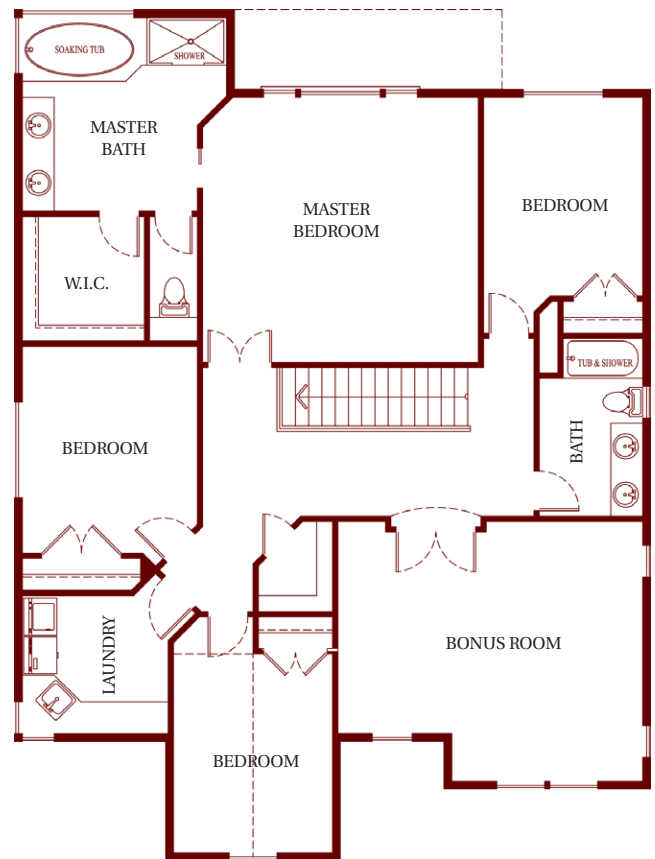

Zetterberg

Custom Homes
& Remodels

Home Style: The Sutherland
Size in Sqr. ft: 2,918 Total Living
Beds / Baths: 4 Beds / 2.5 Baths
Features: This 2-story plan offers open downstairs living, study, covered back patio, large bonus and master suite.
Garage: 2-Car + Shop

MAIN LEVEL FLOOR PLAN

UPPER LEVEL FLOOR PLAN

For more information on this and other Zetterberg projects, visit us at

Zetterberg.com

A family tradition since 1969

In a continuing effort to improve our homes, Zetterberg Custom Homes & Remodeling, LLC reserves the right to modify or change materials, specifications, and features without prior notice or obligation. Such changes may not be reflected in our marketing material or in our model homes.