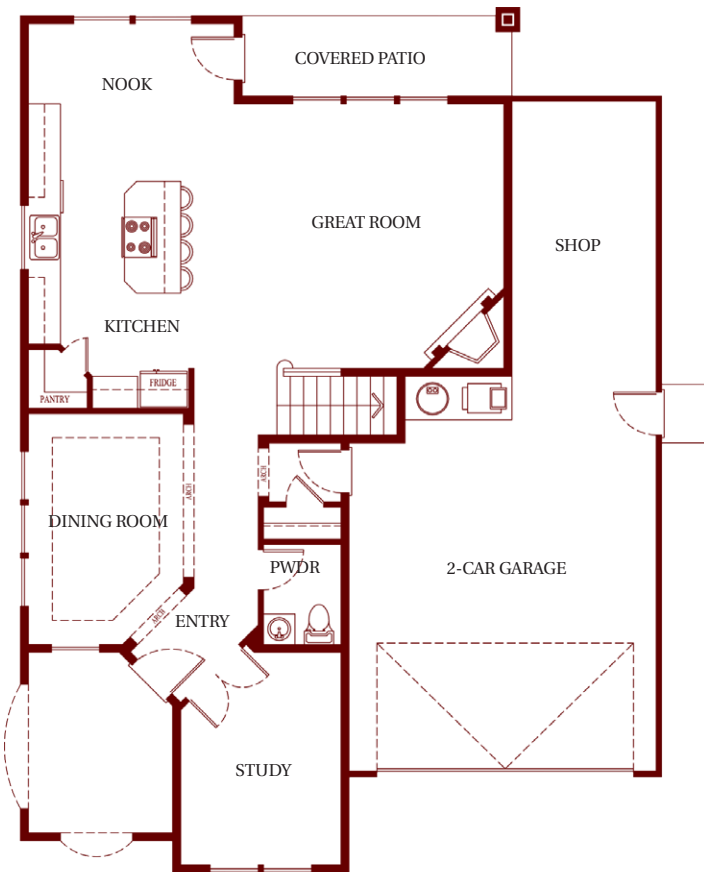

Zetterberg

Custom Homes
& Remodels

Home Style: The Sutherland
Size in Sqr. ft: 2,918 Total Living
Beds / Baths: 4 Beds / 2.5 Baths
Features: This 2-story plan offers open downstairs living, study, covered back patio, large bonus and master suite.
Garage: 2-Car + Shop

MAIN LEVEL FLOOR PLAN

UPPER LEVEL FLOOR PLAN

For more information on this and other Zetterberg projects, visit us at

Zetterberg.com

A family tradition since 1969

In a continuing effort to improve our homes, Zetterberg Custom Homes & Remodeling, LLC reserves the right to modify or change materials, specifications, and features without prior notice or obligation. Such changes may not be reflected in our marketing material or in our model homes.